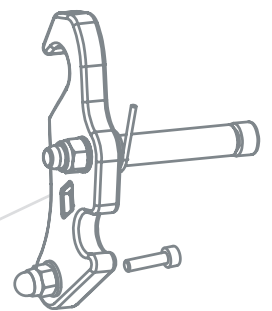

35. Cognac leather

36. Black leather

27.

29.