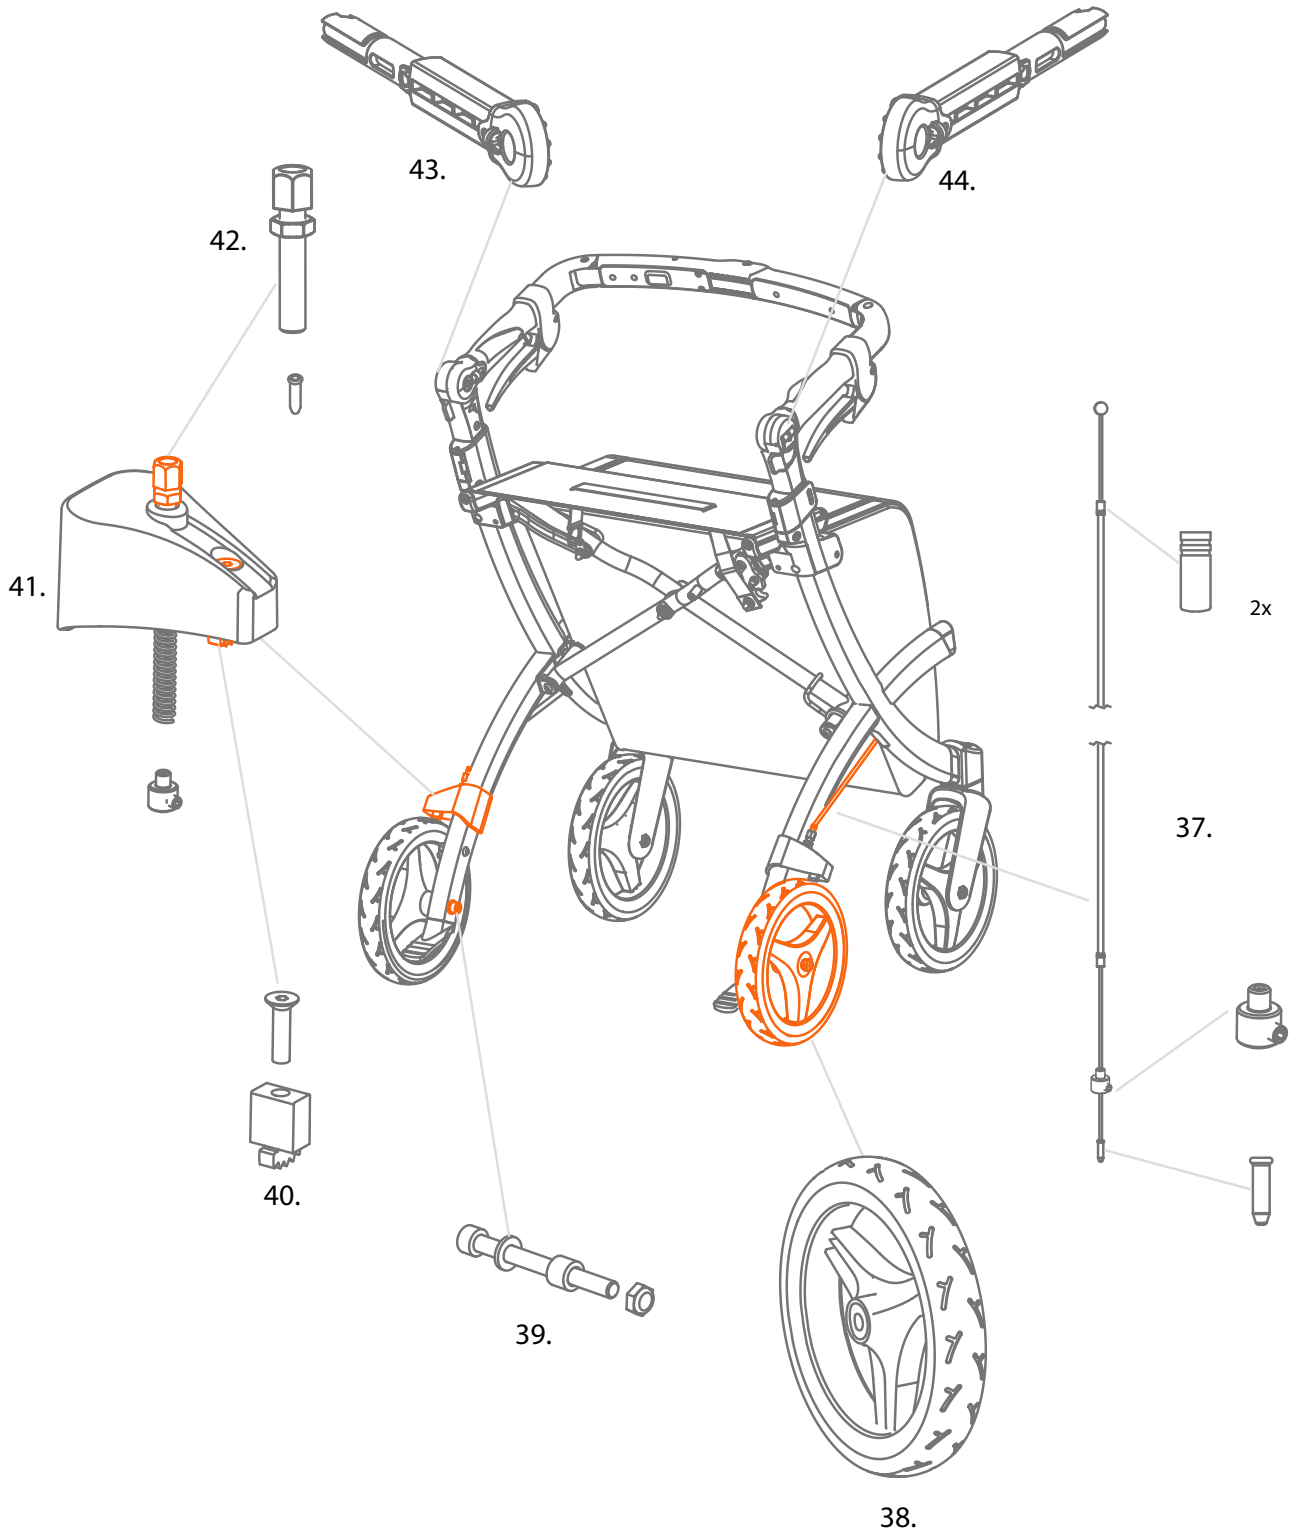

33.

32.

31.

No.	Item code	Description	Quantity
26.	3030RF0025	Rollz Flex complete hinge assembly	1pc
		Seat assembly, 2x welded tube assembly including fastners, bushings and bearings	
27.	3030RF0015	Rollz Flex upper locking pin	1pc
		Upper locking pin 8,5mm, 1x washer, 1x screw	
28.	3030RF0014	Rollz Flex seat mounting set	1pc
		Seat rods, 4x seat tube cap, 4x screw	
29.	3030RF0010	Rollz Flex locking hook assembly	1pc
		Locking hook, locking spring, bushing, screw M5, 2x washer M5, nut M5, screw M4, washer M4, nut M4	
30.	3030RF0045	Rollz Flex unfolding spring	1pc
31.	3030RF0016	Rollz Flex Lower locking pin	1pc
		Upper locking pin 10mm, 1x washer, 1x screw	
32.	3030RF0034	Rollz Flex hinge centre axle	1pc
		Screw, 2x washer, 4x saddle washer, bushing, nut	
33.	3030RF0035	Rollz Flex hinge guide axle	1pc
		Screw, 2x washer, bushing, nut	
34.	3030RF0011	Rollz Flex seat strap ring	1pc
		Ring, bushing, screw	
35.	3030RF0051	Rollz Flex sky leather seat cognac	1pc
		Seat, strap	
36.	3030RF0052	Rollz Flex sky leather seat black	1pc
		Seat, strap	