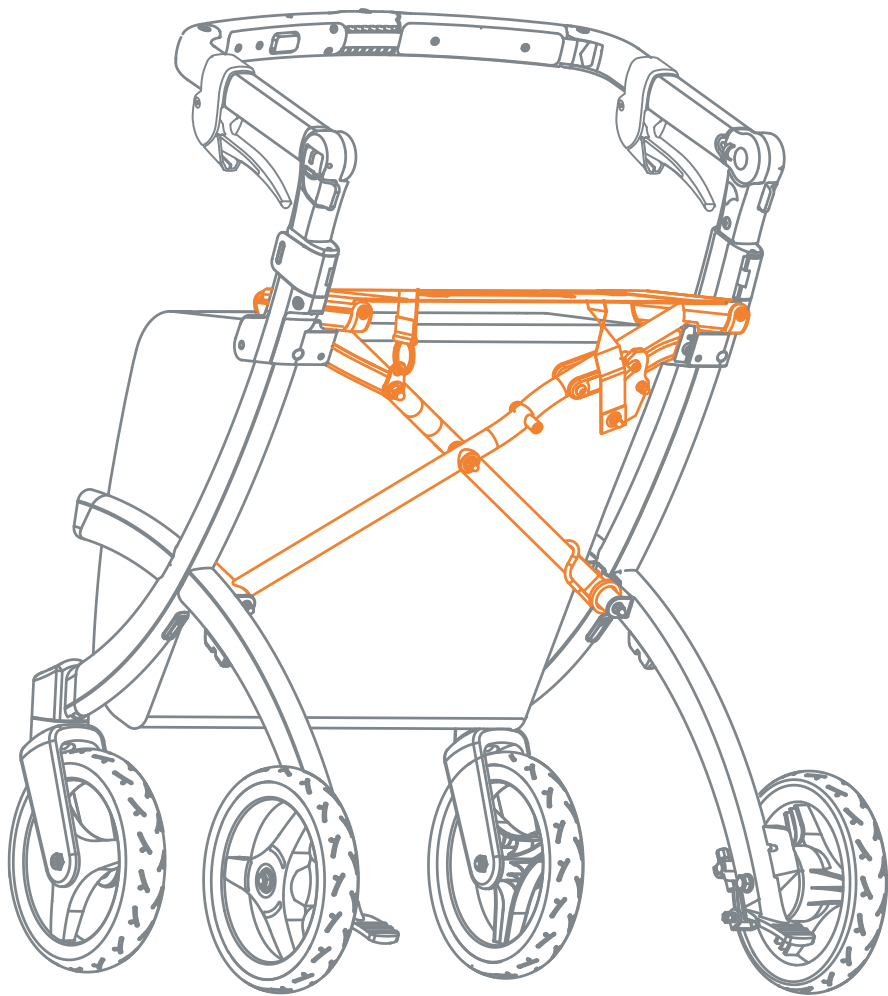

1X

1X

2X

21.

22.

No.	Item code	Description	Quantity
17.	3030RF0026	Rollz Flex handle bar R	1pc
		Handle bar assembly R, 2x screw, 2x nut	
18.	2030RF0040	Rollz Flex handle bar corner joint R	1pc
19.	2030RF0030	Rollz Flex handle corner cap	1pc
20.	3030RF0033	Rollz Flex hinge upper side axle	1pc
21.	3030RF0038	Rollz Flex hinge lower side axle including bearing bushes	1pc
		Axle, screw, 2x bearing bush	
22.	3030RF0041	Rollz Flex kerb cimbing aid L	1pc
	3030RF0042	Rollz Flex kerb cimbing aid R	
23.	3030RF0036	Rollz Flex hinge mounting bracket assembly	1pc
		Hinge bracket, 1x blind rivet nut, 2x srew	
24.	3030RF0017	Rollz Flex handle bar adjustment lever L	1pc
	Adjustmentlever L, 1x lever pin, 1x nut		
24.	3030RF0018	Rollz Flex handle bar adjustment lever R	1pc
	Adjustmentlever R, 1x lever pin, 1x nut		
25.	3030RF0056	Rollz Flex handgrip rubber R	1pc
	3030RF0057	Rollz Flex handgrip rubber L	
26.	3030RF0027	Rollz Flex handle bar L	1pc
		Handle bar assembly L, 2x screw, 2x nut	