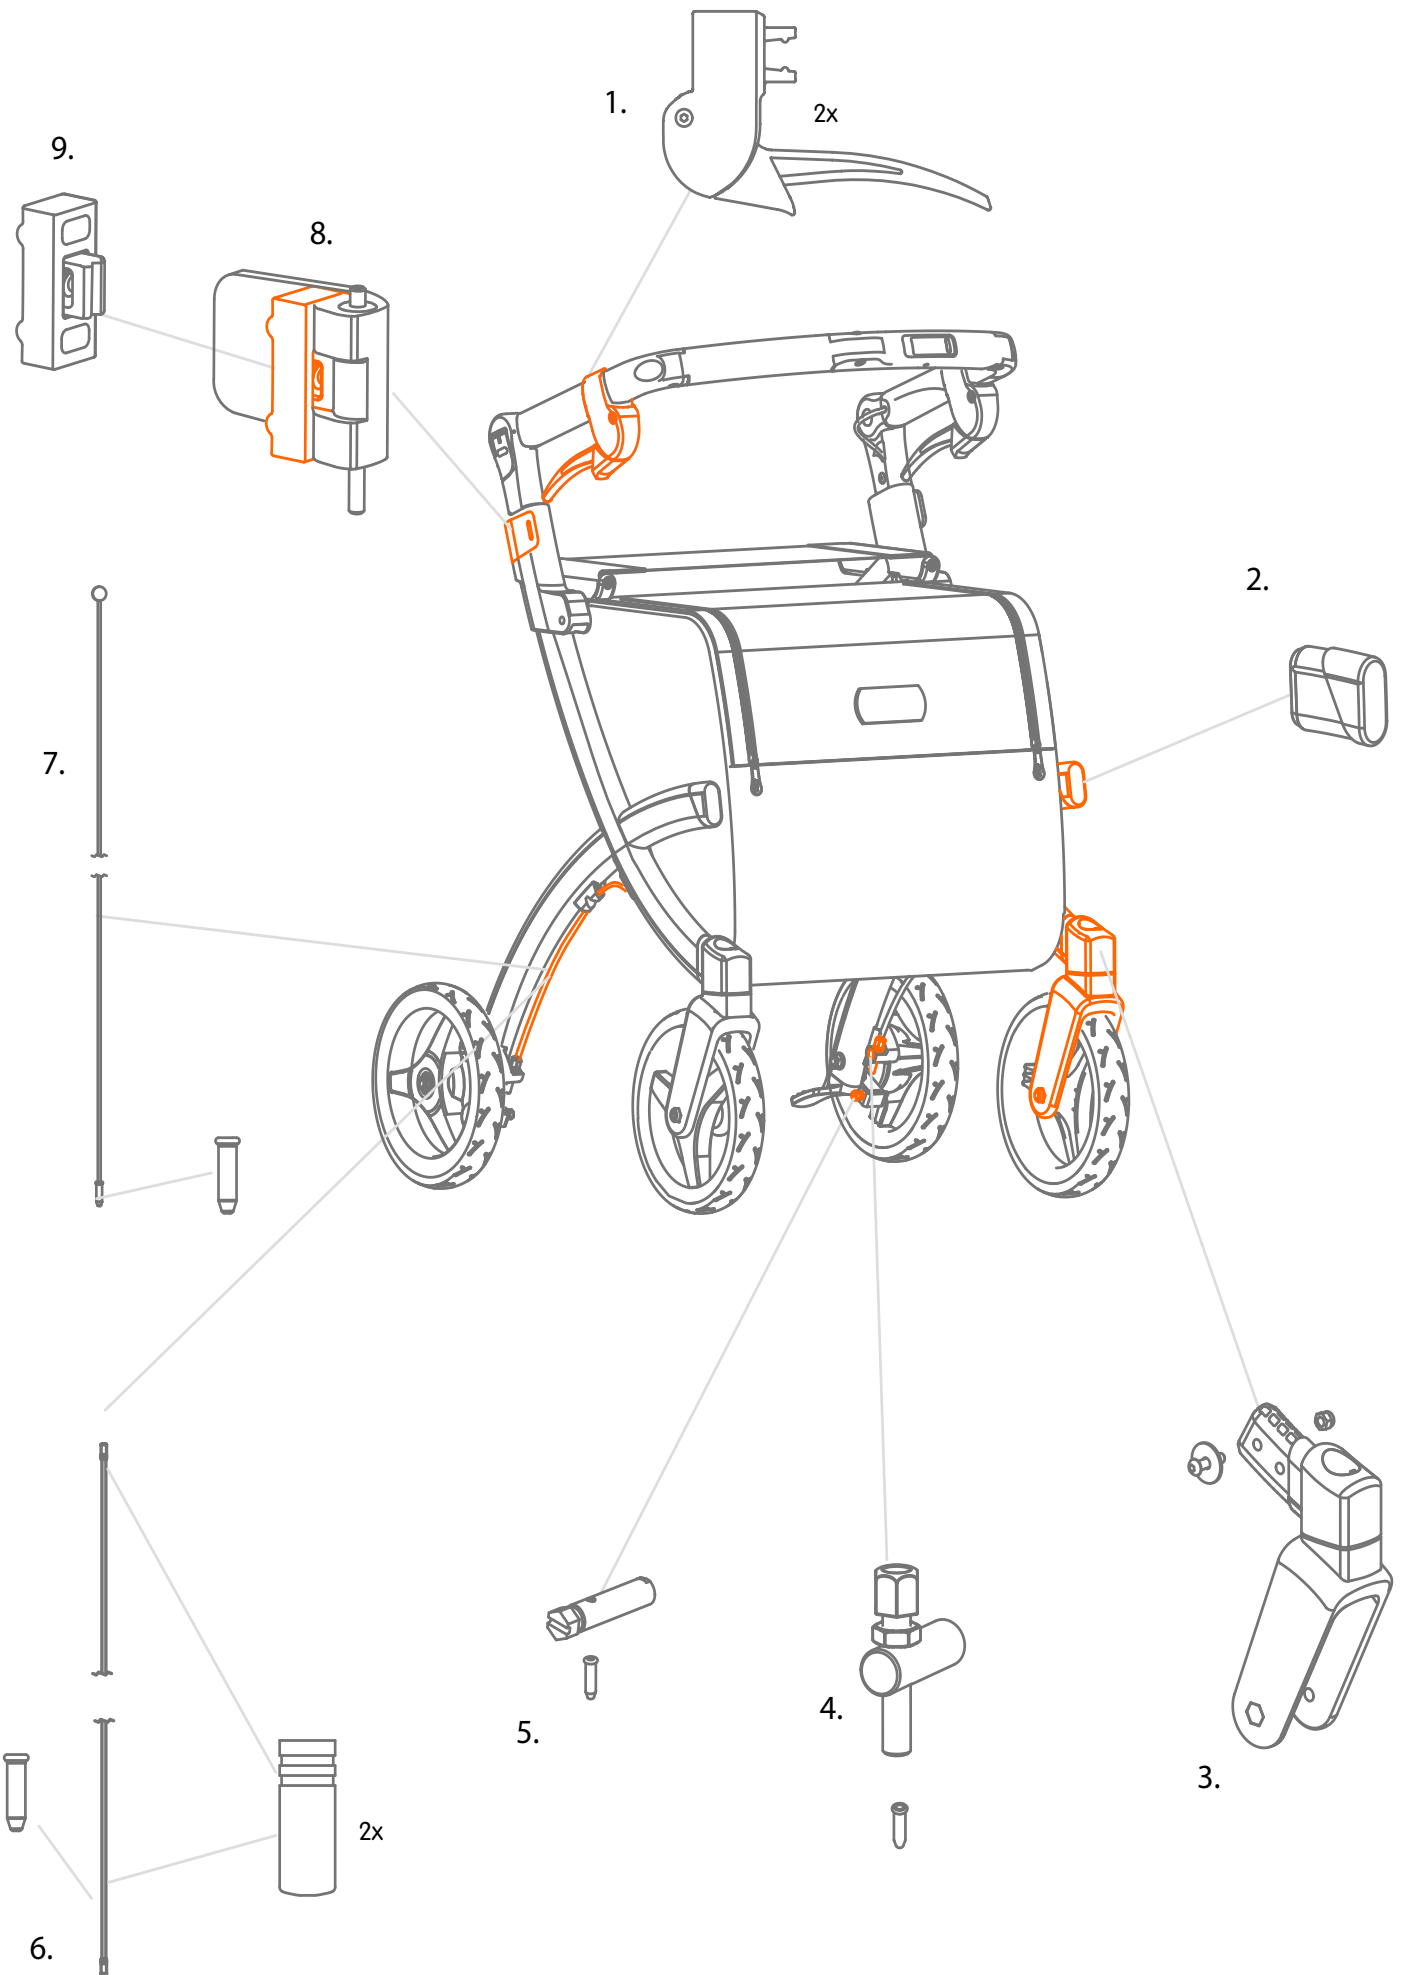

Rollz Flex

Service parts

No.	Item code	Description	Quantity
1.	3020RF0006	Rollz Flex classic brake set	1pc
2.	3030RF0009	Rollz Flex frame cap	1pc
3.	3030RF0043	Rollz Flex front wheel mount L	1pc
		Front fork, front fork holder L, cap, bearings, spacer, M12 screw, M12 nut, M6 screw, M6 washer, M6 nut	1pc
	3030RF0044	Rollz Flex front wheel mount R	1pc
		Front fork, front fork holder R, cap, bearings, spacer, M12 screw, M12 nut, M6 screw, M6 washer, M6 nut	
4.	3030RF0003	Rollz Flex brake adjustment screw assembly	1pc
		Adjustment screw, locking nut, adjustment barrel, cable end	
5.	3030RF0031	Rollz Flex brake cable clamp	1pc
		Clamping barrel, clamping screw, cable end	
6.	3030RF0006	Rollz Flex outer brake cable assembly	1pc
		Outer brake cable, 2x outer brake cable end, inner brake cable end	
7.	3030RF0002	Rollz Flex inner brake cable	1pc
		Inner brake cable, inner brake cable end	
8.	3030RF0004	Rollz Flex height adjustment assembly	1pc
		Adjustment lever, pin, clamping block assembly	
9.	3030RF0005	Rollz Flex clamping block assembly	1pc
		Clamping block, spring block, spring	

No.	Item code	Description	Quantity
10.	3030RF0021	Rollz Flex front wheel axle	1pc
		Screw, nut	
11.	3030RF0020	Rollz Flex front wheel assembly	1pc
		Front wheel, bearings, spacer screw, nut	
12.	3030RF0001	Rollz Flex inner bag	1pc
13.	3030RF0067	Rollz Flex outer bag smokey grey	1pc
		Outer bag, 2x reinforcement tubes	
	3020RF0001	Rollz Flex outer bag bright purple	1pc
		Outer bag, 2x reinforcement tube	
	3020RF0002	Rollz Flex outer bag denim grey	1pc
		Outer bag, 2x reinforcement tube	
14.	3030RF0012	Rollz Flex bag mounting set	1pc
		2x screw 20 mm, 2x screw 25 mm, 2x washer 12 mm, 2x washer 19 mm, 2x washer 25 mm	
15.	3030RF0022	Rollz Flex rear wheel excluding drumbrake assembly	1pc
16.	3030RF0023	Rollz Flex rear wheel including drumbrake assembly R	1pc
	3030RF0024	Rollz Flex rear wheel including drumbrake assembly L	1pc