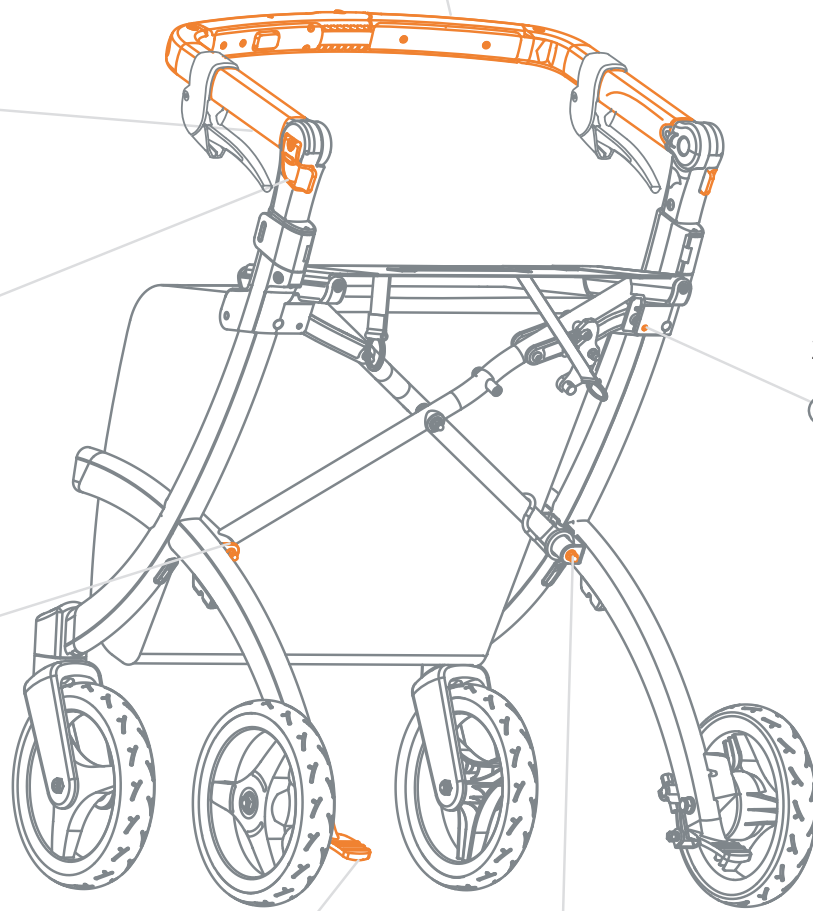

1X

1X

2X

21.

22.

No.	Item code	Description	Quantity
17.	3030RF0026	Rollz Flex handle bar R	1pc
		Handle bar assembly R, 2x screw, 2x nut	
18.	2030RF0040	Rollz Flex handle bar corner joint R	1pc
19.	2030RF0030	Rollz Flex handle corner cap	1pc
20.	3030RF0033	Rollz Flex hinge upper side axle	1pc
21.	3030RF0038	Rollz Flex hinge lower side axle including bearing bushes	1pc
		Axle, screw, 2x bearing bush	
22.	3030RF0041	Rollz Flex kerb cimbing aid L	1pc
	3030RF0042	Rollz Flex kerb cimbing aid R	
23.	3030RF0036	Rollz Flex hinge mounting bracket assembly	1pc
		Hinge bracket, 1x blind rivet nut, 2x srew	
24.	3030RF0017	Rollz Flex handle bar adjustment lever L	1pc
	Adjustmentlever L, 1x lever pin, 1x nut		
24.	3030RF0018	Rollz Flex handle bar adjustment lever R	1pc
	Adjustmentlever R, 1x lever pin, 1x nut		
25.	3030RF0056	Rollz Flex handgrip rubber R	1pc
	3030RF0057	Rollz Flex handgrip rubber L	
26.	3030RF0027	Rollz Flex handle bar L	1pc
		Handle bar assembly L, 2x screw, 2x nut	