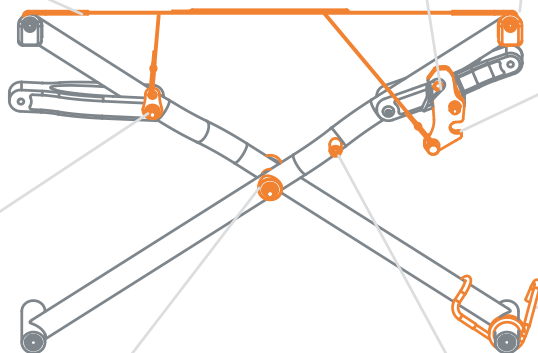

28.

35. Cognac leather

36. Black leather

27.

29.

26.

34.

30.

33.

32.

31.