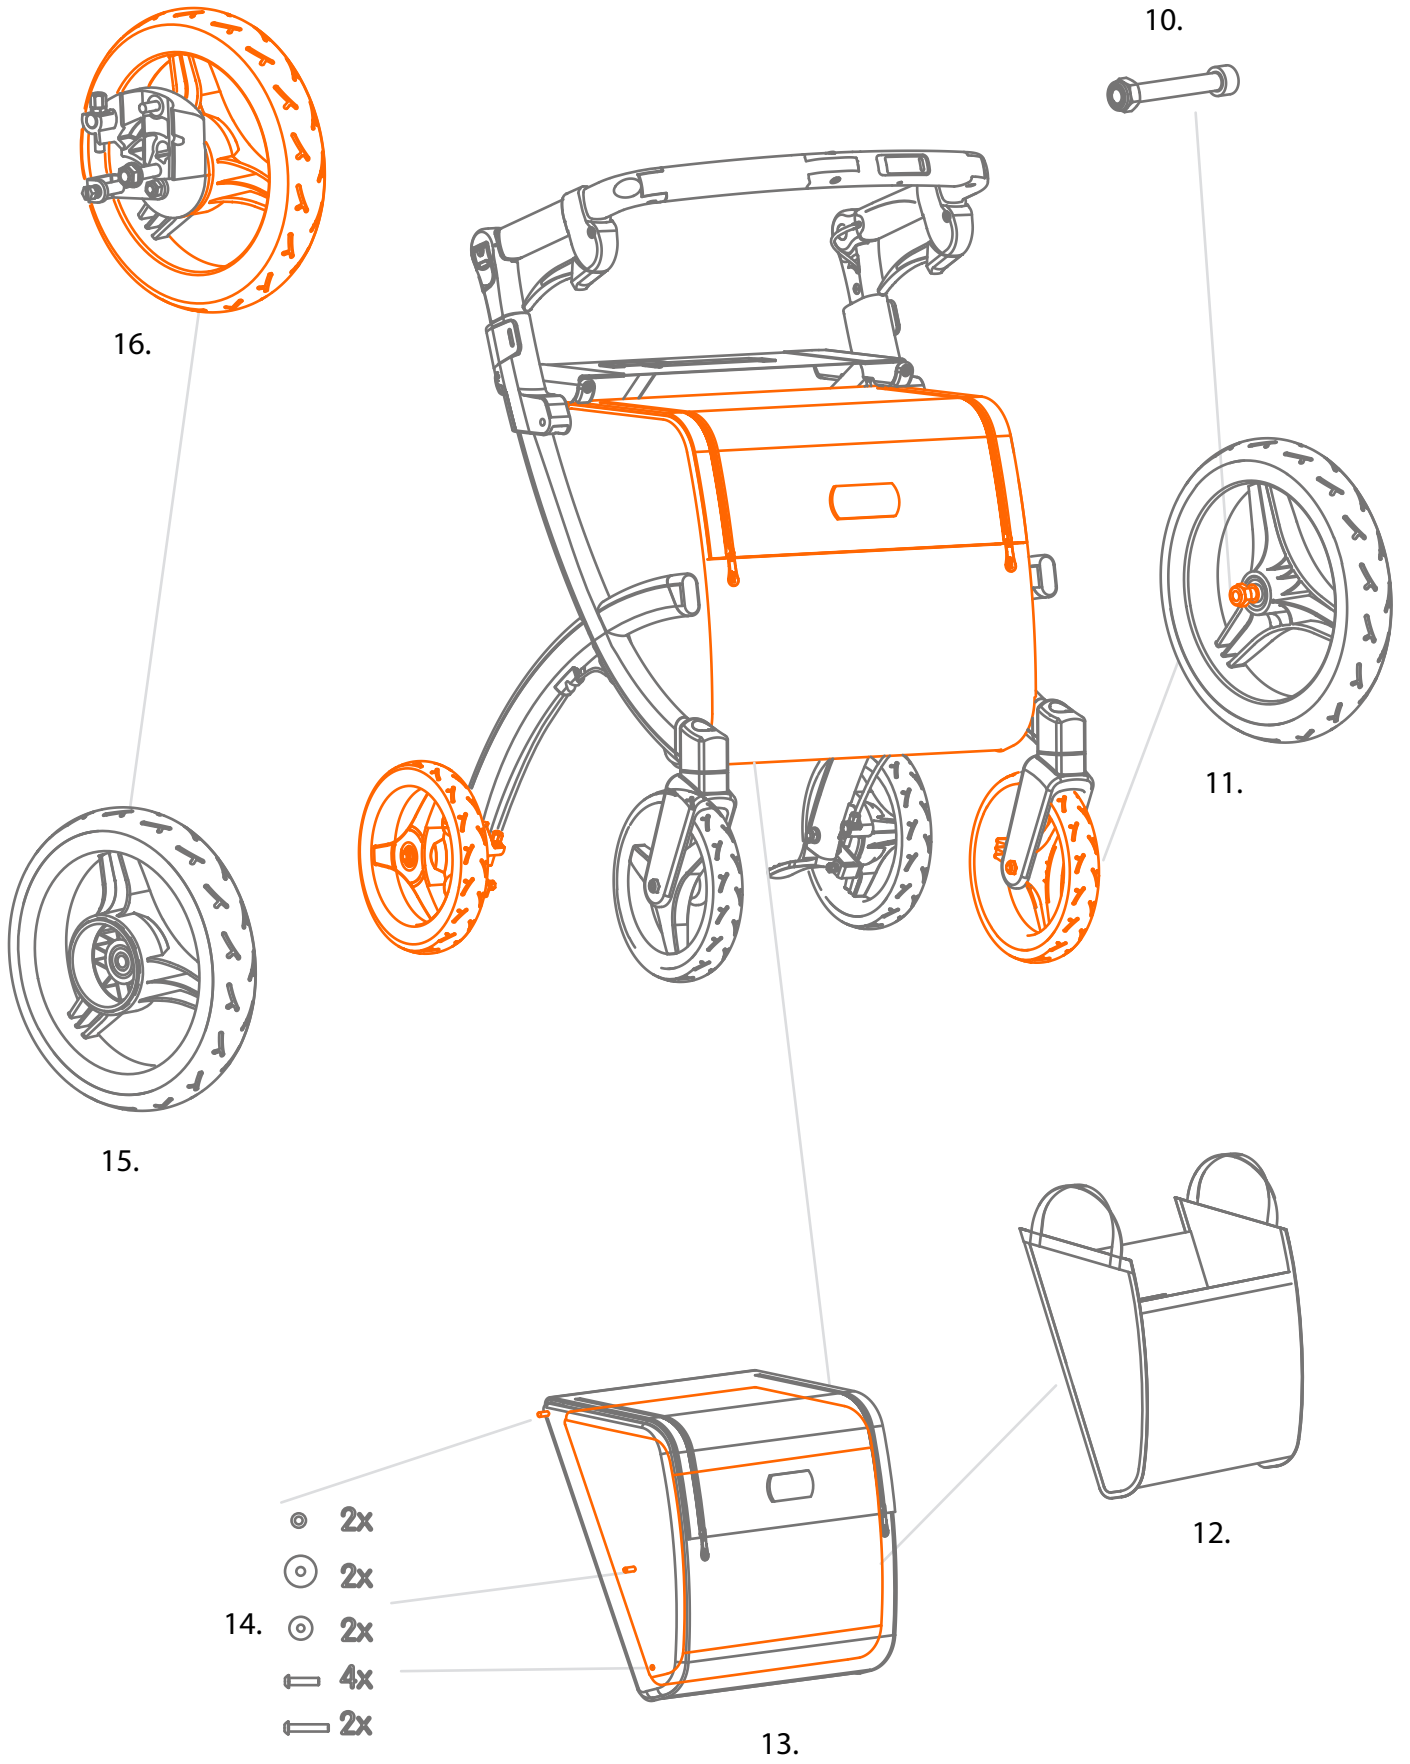

Rollz Flex

Service parts

No.	Item code	Description	Quantity
1.	3020RF0006	Rollz Flex classic brake set	1pc
2.	3030RF0009	Rollz Flex frame cap	1pc
3.	3030RF0043	Rollz Flex front wheel mount L	1pc
		Front fork, front fork holder L, cap, bearings, spacer, M12 screw, M12 nut, M6 screw, M6 washer, M6 nut	1pc
	3030RF0044	Rollz Flex front wheel mount R	1pc
		Front fork, front fork holder R, cap, bearings, spacer, M12 screw, M12 nut, M6 screw, M6 washer, M6 nut	
4.	3030RF0003	Rollz Flex brake adjustment screw assembly	1pc
		Adjustment screw, locking nut, adjustment barrel, cable end	
5.	3030RF0031	Rollz Flex brake cable clamp	1pc
		Clamping barrel, clamping screw, cable end	
6.	3030RF0006	Rollz Flex outer brake cable assembly	1pc
		Outer brake cable, 2x outer brake cable end, inner brake cable end	
7.	3030RF0002	Rollz Flex inner brake cable	1pc
		Inner brake cable, inner brake cable end	
8.	3030RF0004	Rollz Flex height adjustment assembly	1pc
		Adjustment lever, pin, clamping block assembly	
9.	3030RF0005	Rollz Flex clamping block assembly	1pc
		Clamping block, spring block, spring	

No.	Item code	Description	Quantity
10.	3030RF0021	Rollz Flex front wheel axle	1pc
		Screw, nut	
11.	3030RF0020	Rollz Flex front wheel assembly	1pc
		Front wheel, bearings, spacer screw, nut	
12.	3030RF0001	Rollz Flex inner bag	1pc
13.	3030RF0067	Rollz Flex outer bag smokey grey	1pc
		Outer bag, 2x reinforcement tubes	
	3020RF0001	Rollz Flex outer bag bright purple	1pc
		Outer bag, 2x reinforcement tube	
	3020RF0002	Rollz Flex outer bag denim grey	1pc
		Outer bag, 2x reinforcement tube	
14.	3030RF0012	Rollz Flex bag mounting set	1pc
		2x screw 20 mm, 2x screw 25 mm, 2x washer 12 mm, 2x washer 19 mm, 2x washer 25 mm	
15.	3030RF0022	Rollz Flex rear wheel excluding drumbrake assembly	1pc
16.	3030RF0023	Rollz Flex rear wheel including drumbrake assembly R	1pc
	3030RF0024	Rollz Flex rear wheel including drumbrake assembly L	1pc