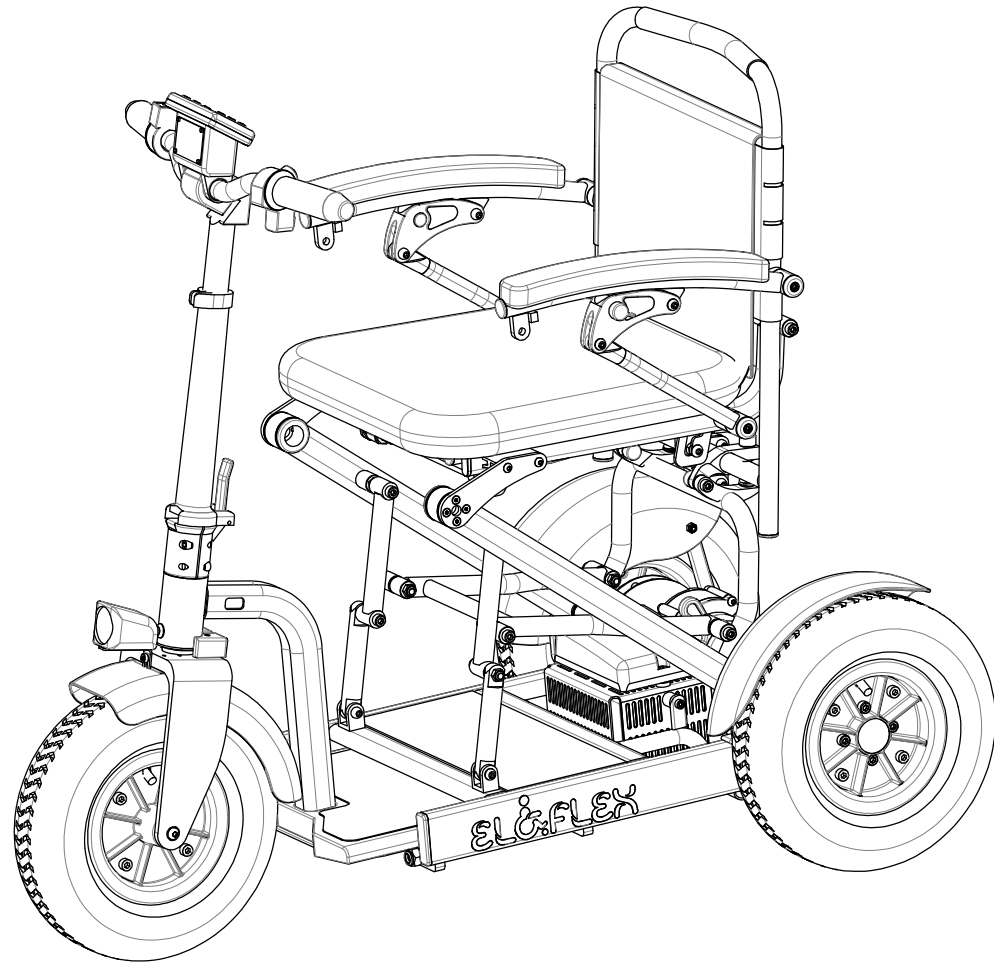

PRODUKT	ELOFLEX S1
ARTIKEL NR	7350006082009
BENÄMNING	Modell S1
DATUM	2024-02-01

ELOFLEX

The reproduction, distribution and utilization of this document as well as the communication of its contents without express authorization from Eloflex AB is prohibited. Offenders will be held liable for the payment of damages.